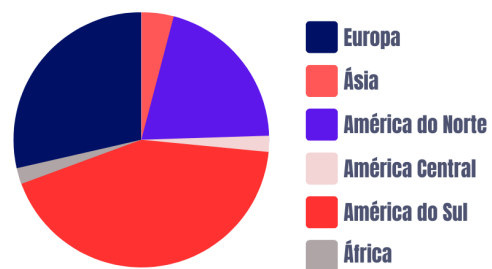

Universidade Estadual de Ponta Grossa

The State University of Ponta Grossa was founded in 1969 by the State Government of Paraná with the aim of expanding higher education in the central-south region. UEPG offers high quality teaching, research and extension and has national and international recognition.

CAMPI

- **Campus Uvaranas** - General Carlos Cavalcanti Avenue, 4748 - Uvaranas, Ponta Grossa
- **Campus Central** - Plaza Santos Andrade, 01 - Downtown, Ponta Grossa, Ponta Grossa
- **Campus Telêmaco Borba** - Mal. Deodoro da Fonseca Avenue, 1584 Alto das Oliveiras 84266-470 - Telêmaco Borba, PR, Brasil Tel : +55 42 3904-1820

STUDENTS

- On-campus Undergraduate: 6.913
- Online Undergraduate: 865
- Specialization: 1.822
- Master's degree: 861
- Doctorate: 429
- Basic education: 992

PROGRAMS

- On-campus Undergraduate: 39
- Online Undergraduate: 12
- Specialization: 16
- Online Specialization: 8
- Academic Master's degree: 22
- Professional Master's degree: 5
- Doctorate: 11

INTERNATIONAL COOPERATION

- Current agreements: 50
- International students: 27
- Mobility students: 18

CONVÊNIOS VIGENTES POR CONTINENTES

- **Escritório de Relações Internacionais UEPG** - (42) 3220 3260 - eri@uepg.br - Saguão da Reitoria, sala 54 - Campus Uvaranas (8h-12h / 13h-17h)

ON-CAMPUS UNDERGRADUATE PROGRAMS AND SECTORS

Department of Exact and Natural Sciences

- Geography (Education)
- Geography Bachelor's degree
- Physics (Education)
- Physics Bachelor's degree
- Mathematics (Education)
- Mathematics Bachelor's degree
- Chemistry (Education)
- Technological Chemistry Bachelor's degree

Department of Biological and Health Sciences

- Biological Sciences (Education)
- Biological Sciences Bachelor's degree
- Physics Education (Education)
- Physics Education Bachelor's degree
- Nursing
- Pharmacy
- Medicine
- Dentistry

Agricultural and Technology Sciences Department

- Agriculture
- Civil Engineering
- Food Engineering
- Software Engineering
- Materials Engineering
- Computer Engineering
- Zootechnics

Department of Applied Social Sciences

- Administration
- Administration and Comércio Exterior
- Ciências Contábeis
- Economics
- Serviço Social
- Jornalismo
- Turismo

Department of Humanities, Literature and Arts

- Artes visuais
- History Bachelor's degree
- History (Education)
- English Language and Literatures
- French Language and Literatures
- Spanish Language and Literatures
- Libras and Literatures
- Music
- Pedagogy

Department of Legal Studies

Law