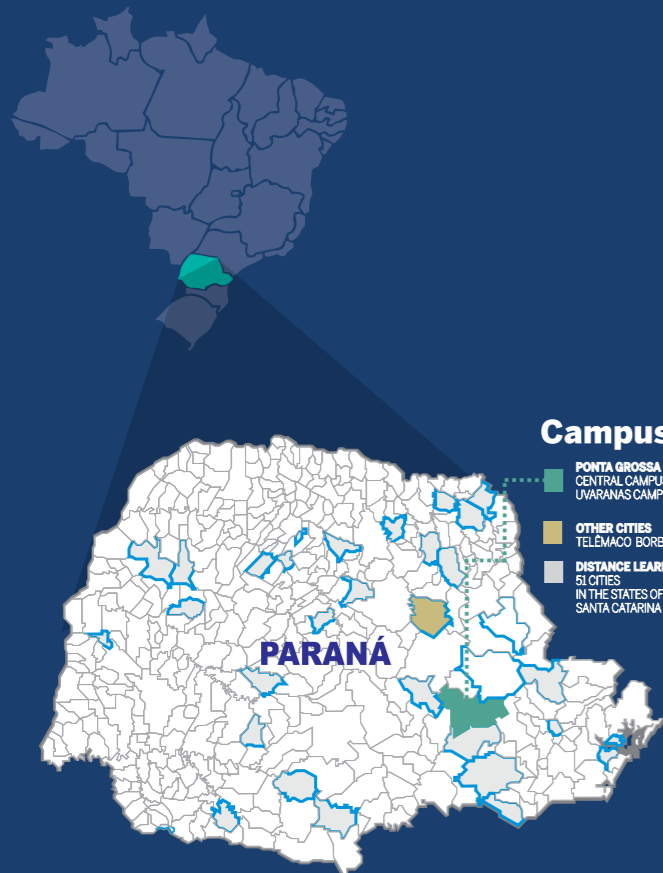

Campuses

- PONTA GROSSA
  CENTRAL CAMPUS
  UVARANAS CAMPUS
- OTHER CITIES
  TELEMACO BORBA
- DISTANCE LEARNING CENTERS
  51 CITIES
  IN THE STATES OF PARANÁ AND
  SANTA CATARINA

Ponta Grossa

Location: Campos Gerais Region – Southern Paraná

Major Economic Sectors

Livestock – cattle, sheep, swine, poultry.

Agriculture - soybean, corn, wheat, beans, barley and oat.

Industry - mining exploitation, metal mechanics, transport, furniture, paper, chemistry, textile, apparel, shoes, food and beverages.

Population: 348.043 inhabitants (Source: IBGE – 2018)