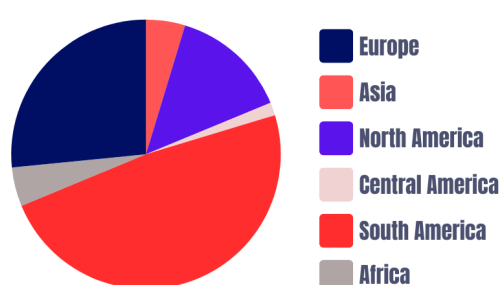

Universidade Estadual de Ponta Grossa

The State University of Ponta Grossa was founded in 1969 by the State Government of Paraná with the aim of expanding higher education in the central-south region. UEPG offers high quality teaching, research and extension and has national and international recognition.

CAMPI

- **Uvaranas Campus** - General Carlos Cavalcanti Avenue, 4748 - Uvaranas, Ponta Grossa
- **Central Campus** - Plaza Santos Andrade, 01 - Downtown, Ponta Grossa, Ponta Grossa
- **Telêmaco Borba Campus** - Mal. Deodoro da Fonseca Avenue, 1584 Alto das Oliveiras 84266-470 - Telêmaco Borba, PR, Brasil Tel : +55 42 3904-1820

PROGRAMS

- On-campus Undergraduate: 37
- Online Undergraduate: 12
- Specialization: 17
- Online Specialization: 7
- Academic Master's degree: 22
- Professional Master's degree: 5
- Doctorate: 11
- Online Technical Residency: 7
- Medical Residency: 9

STUDENTS

- On-campus Undergraduate: 6.885
- Online Undergraduate: 1.638
- Specialization: 2.714
- Master's degree: 739
- Doctorate: 360
- Elementary education: 984

INTERNATIONAL COOPERATION

- Current Agreements: 63
- International students: 62
- Mobility students: 18

AGREEMENTS BY CONTINENT

- **UEPG's International Relations Office (ERI)**
  - +55 42 3220-3260
  - eri@uepg.br
  - Lobby of the Rectory block, room 54, Campus Uvaranas (8am to 12pm / 13am to 17pm)

ON-CAMPUS UNDERGRADUATE PROGRAMS AND SECTORS

Department of Exact and Natural Sciences

- Geography (Education)
- Geography Bachelor's degree
- Physics (Education)
- Physics Bachelor's degree
- Mathematics (Education)
- Mathematics Bachelor's degree
- Chemistry (Education)
- Technological Chemistry Bachelor's degree

Department of Biological and Health Sciences

- Biological Sciences (Education)
- Biological Sciences Bachelor's degree
- Physics Education (Education)
- Physics Education Bachelor's degree
- Nursing
- Pharmacy
- Medicine
- Dentistry

Agricultural and Technology Sciences Department

- Agriculture
- Civil Engineering
- Food Engineering
- Software Engineering
- Materials Engineering
- Computer Engineering
- Zootechnics

Department of Applied Social Sciences

- Administration
- Administration and Comércio Exterior
- Ciências Contábeis
- Economics
- Serviço Social
- Jornalismo
- Turismo

Department of Humanities, Literature and Arts

- Artes visuais
- History Bachelor's degree
- History (Education)
- English Language and Literatures
- French Language and Literatures
- Spanish Language and Literatures
- Libras and Literatures
- Music
- Pedagogy

Department of Legal Studies

Law